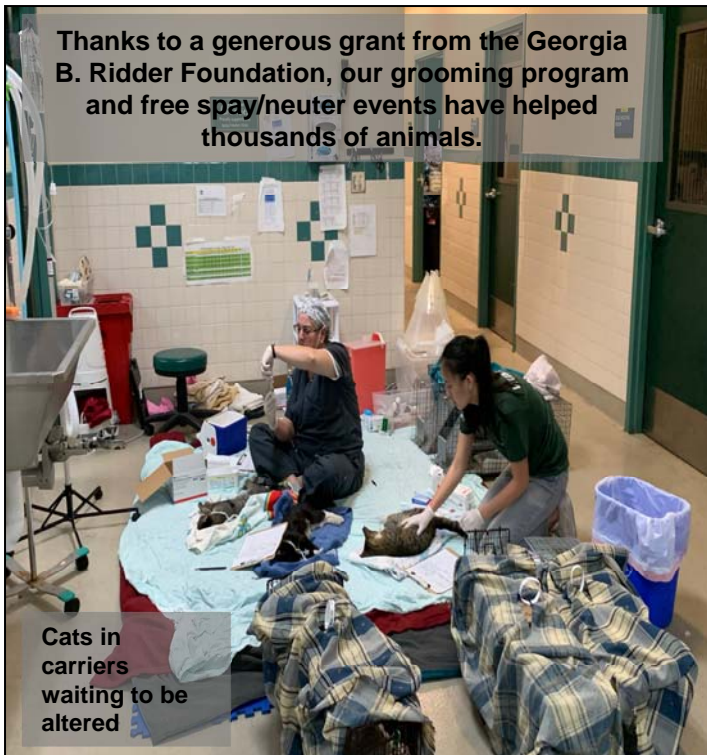

# Pet News

🐱 2021 🐶

Our ADOPT A PET TODAY TV show (pictured below) airs every weekday at 12:30 PM on the Beverly Hills City Channel and West Hollywood Public Access.

Thanks to a generous grant from the Georgia B. Ridder Foundation, our grooming program and free spay/neuter events have helped thousands of animals.

Cats in carriers waiting to be altered